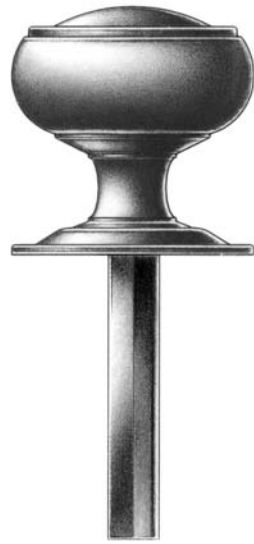

E. R. BUTLER & CO.

*fig. ng*

*fig. vc*

*fig. nm*

PREMIUM GRADE

Traditional Thumb Turns and Roses  
*W.C. Vaughan Company Collection*

Available in 1¼ inch Diameters for Privacy and Patio Doors.  
Standard with ⅜ inch Spindle on the Diagonal.  
Regularly Furnished with Two No. 4 × ½" OHWS.  
Solid Turned Brass Knob and Rose.  
Standard, Custom Plated and Patinated Finishes Available.