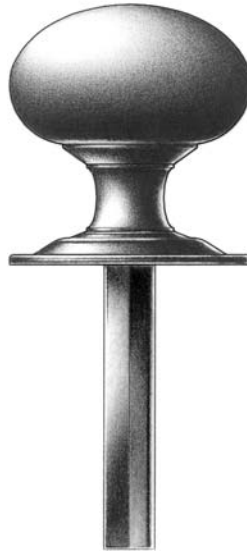

E. R. BUTLER & CO.

*fig. ng*

*fig. vc*

*fig. nm*

PREMIUM GRADE

Traditional Thumb Turns and Roses  
*W.C. Vaughan Company Collection*

Available in 1¼ inch Diameters for Privacy and Patio Doors.  
Standard with ⅜ inch Spindle on the Diagonal.  
Regularly Furnished with Two No. 4 × ½" OHWS.  
Solid Turned Brass Knob and Rose.  
Standard, Custom Plated and Patinated Finishes Available.