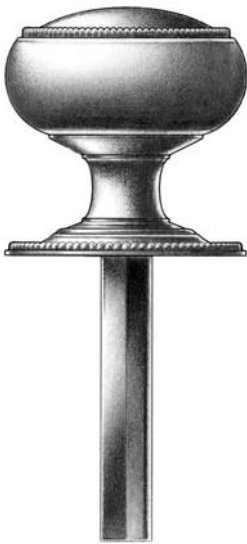

E. R. BUTLER & CO.

*fig. ng*

*fig. vc*

*fig. nm*

PREMIUM GRADE

Traditional Thumb Turns and Roses  
*W.C. Vaughan Company Collection*

Available in 1¼ inch Diameters for Privacy and Patio Doors.  
Standard with ⅜ inch Spindle on the Diagonal.  
Regularly Furnished with Two No. 4 × ½" OHWS.  
Solid Turned Brass Knob and Rose.  
Standard, Custom Plated and Patinated Finishes Available.