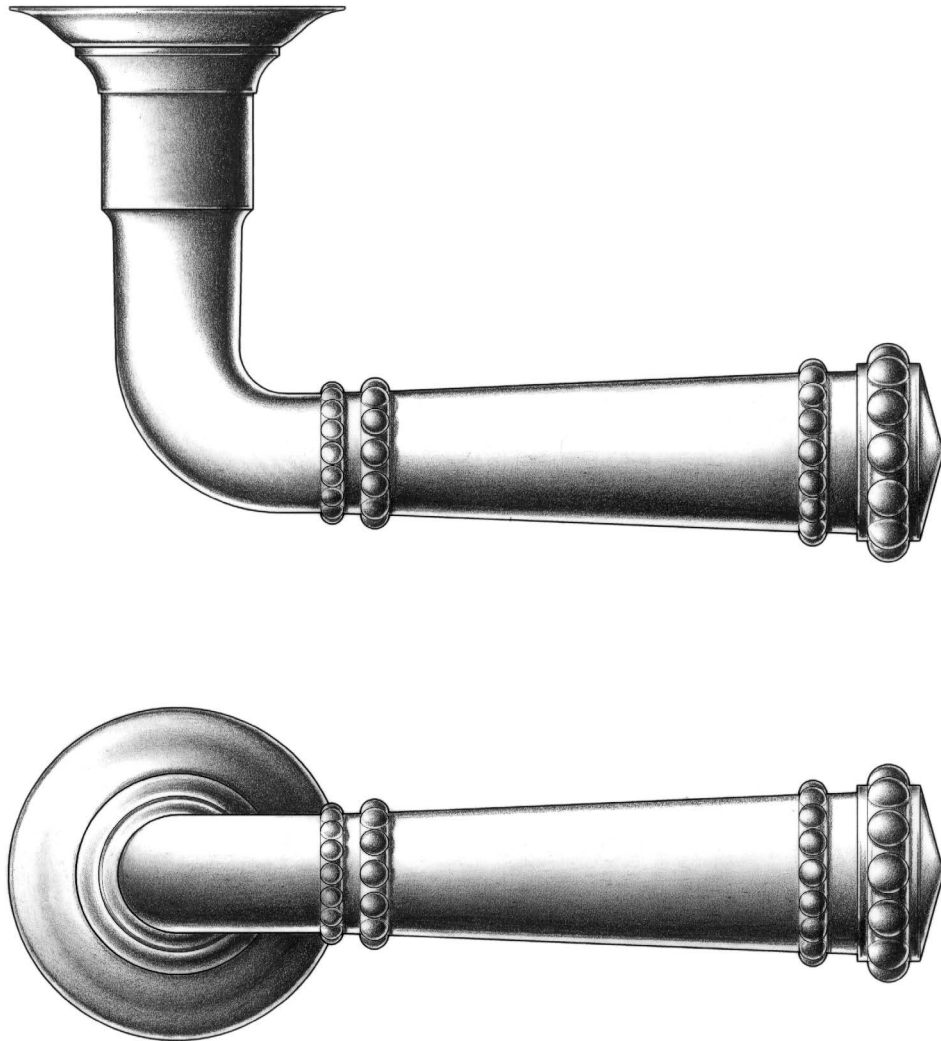

E. R. BUTLER & CO.

PREMIUM GRADE

ER "Empire" Series Lever Handles and Roses  
*With Quadruple Beaded Ridge*

Available in 5" (XL), 4 1/2" (L), and 4" (M) for Doors. (Size M Shown).

Also Available in 3 1/2" (S) and 3" (XS) for Screen Doors and Windows.

Universal Handing.

Solid Turned Brass Lever and Rose.

Standard, Custom Plated and Patinated Finishes Available.

*Full Scale*

FINE ARCHITECTURAL, BUILDERS' AND CABINETMAKERS' HARDWARE